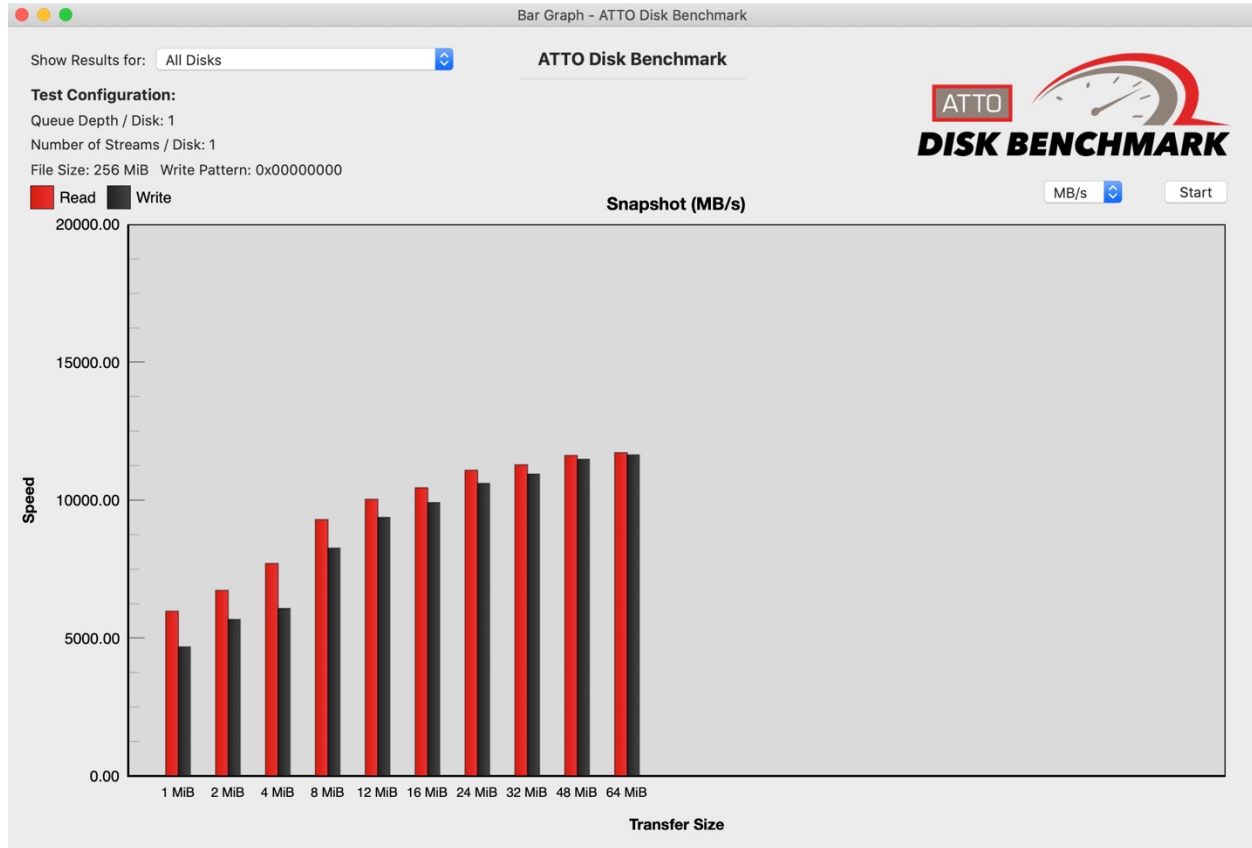

### Configuration:

Sonnet M.2 4x4 SSD PCIe Card

2019 Mac Pro 7,1; macOS 10.15.3

Four Samsung 1TB 970 EVO Plus SSDs in a macOS RAID 0 configured with Disk Utility