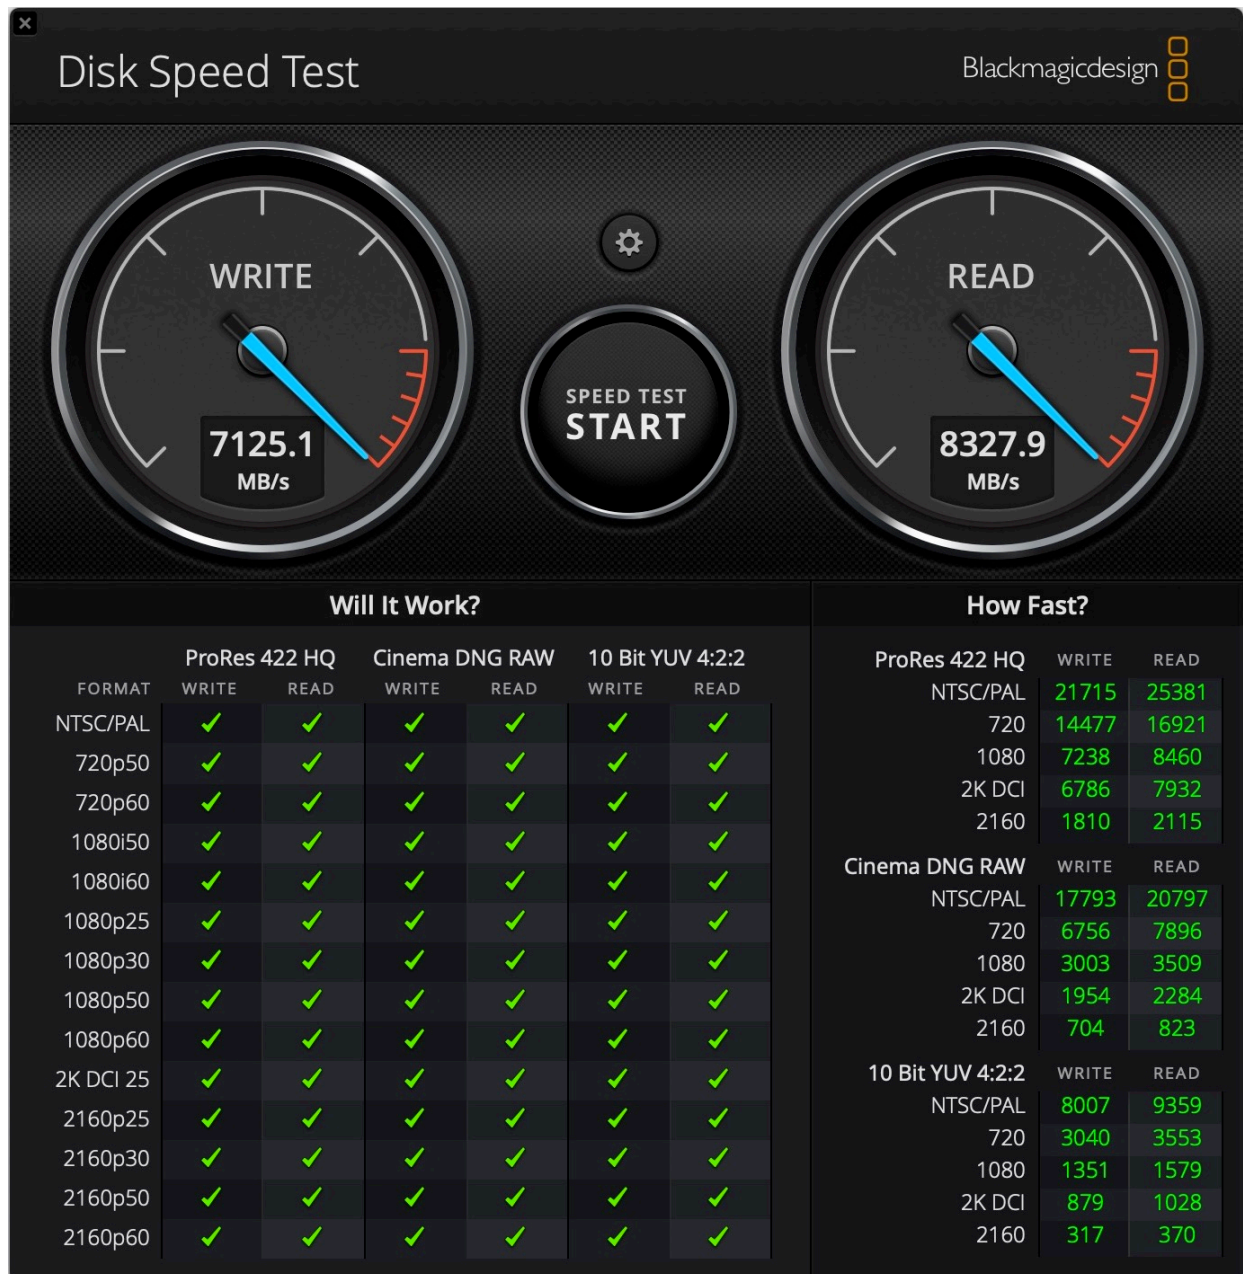

### Configuration:

Sonnet M.2 4x4 SSD PCIe Card

2019 Mac Pro 7,1; macOS 10.15.3

Four Samsung 1TB 970 EVO Plus SSDs in a macOS RAID 0 configured with Disk Utility

### Configuration:

Sonnet M.2 4x4 SSD PCIe Card

2019 Mac Pro 7,1; macOS 10.15.3

Four Samsung 1TB 970 EVO Plus SSDs in a macOS RAID 0 configured with Disk Utility

Blackmagicdesign Disk Speed Test

**Configuration:**